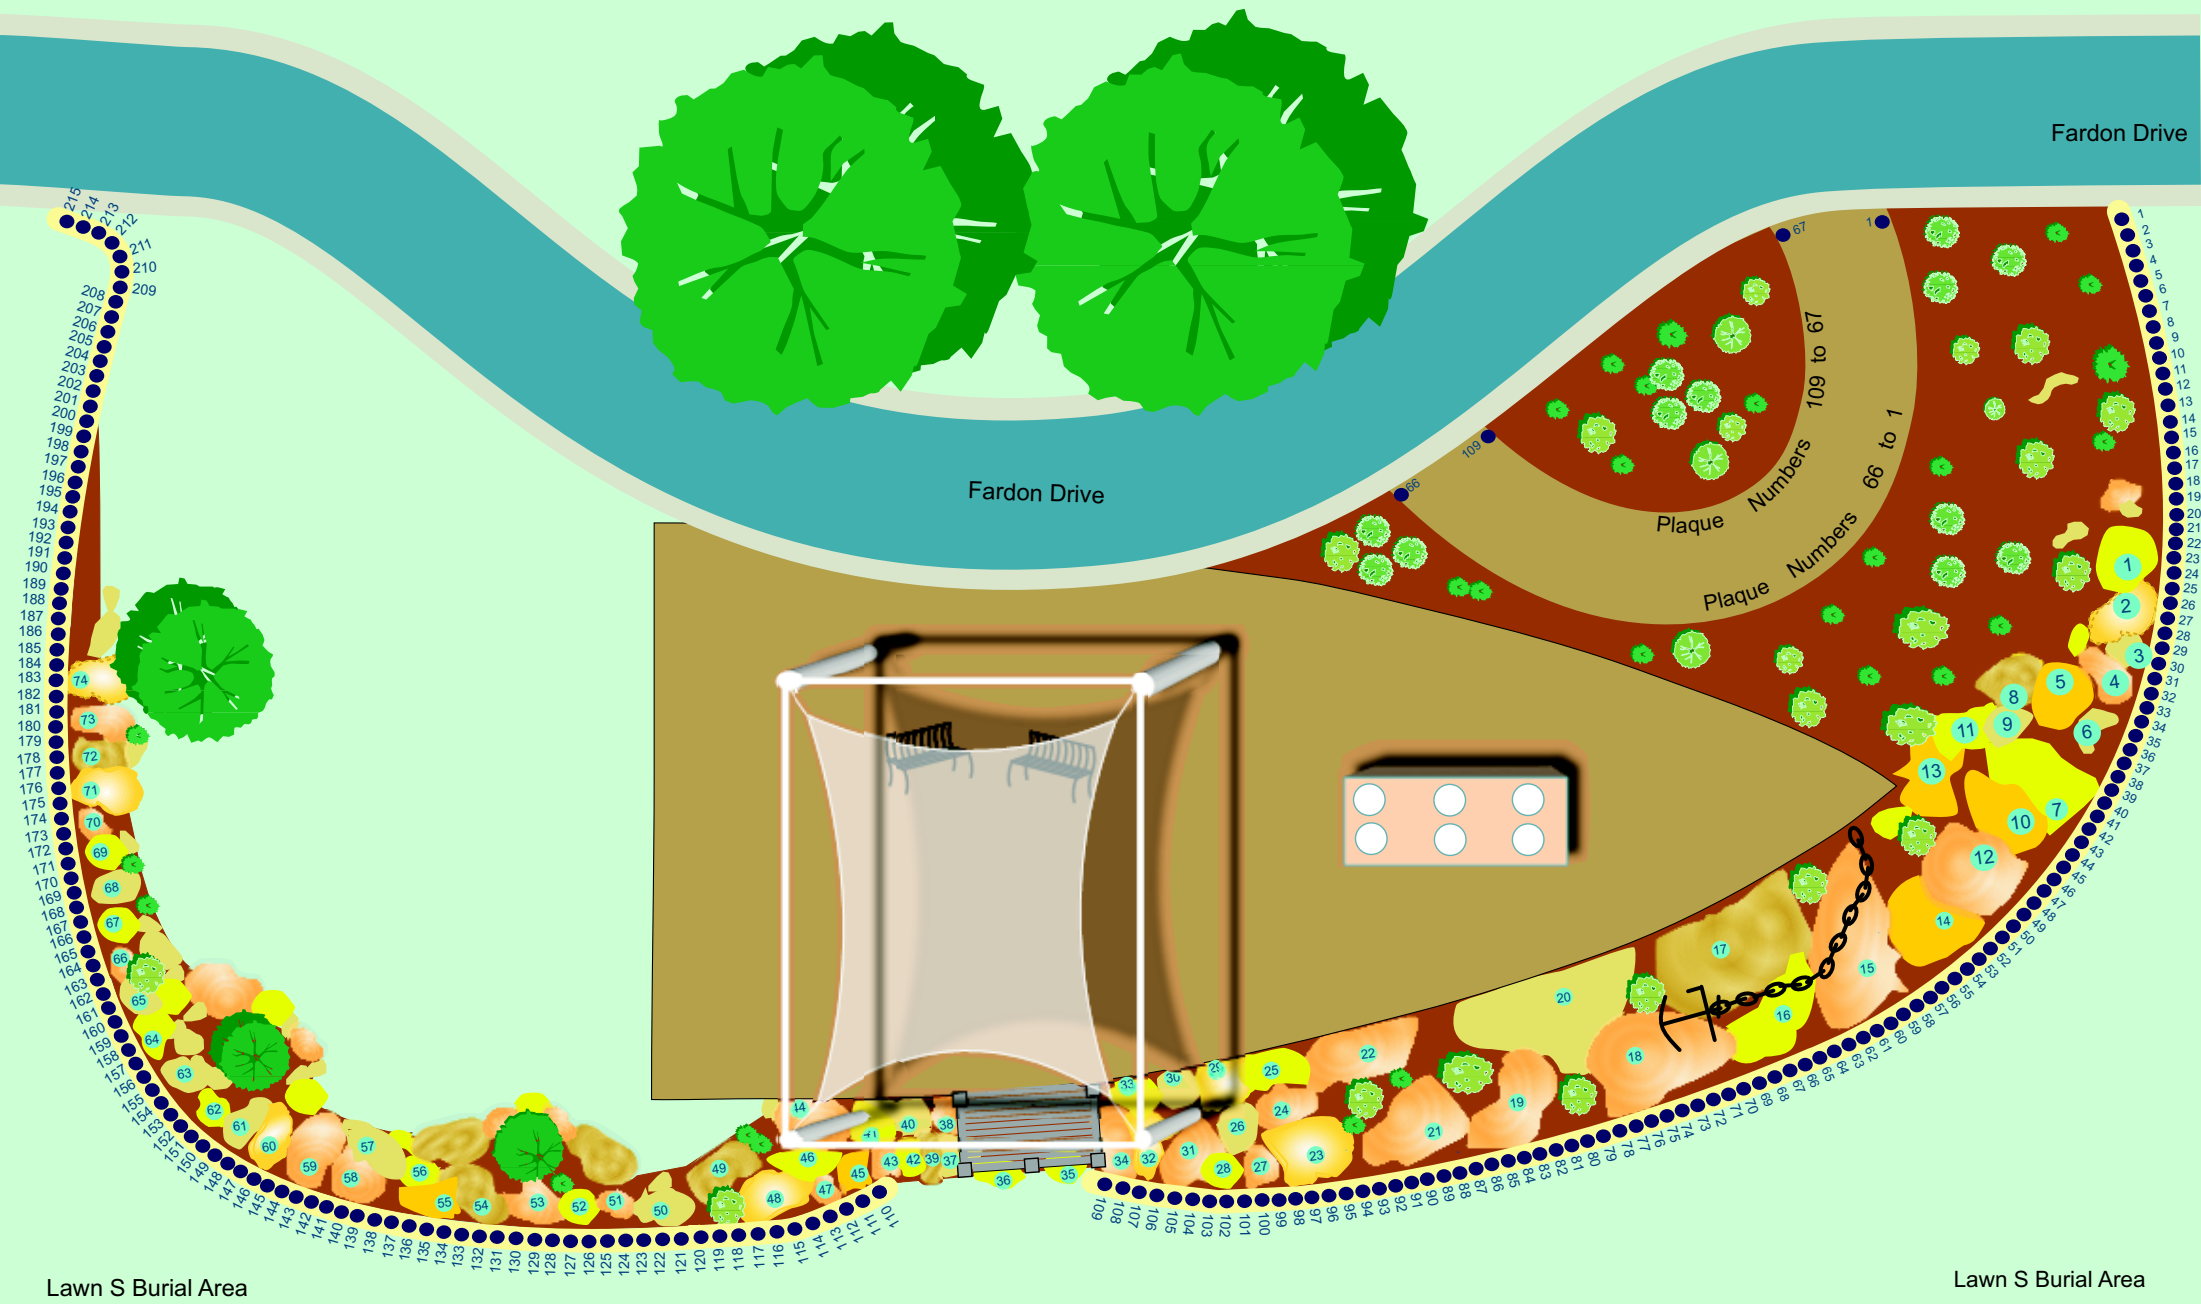

Fardon Drive

Fardon Drive

Lawn S Burial Area

Lawn S Burial Area

FREMANTLE CEMETERY

SALES MAP ONLY

MAP 7

MARITIME MEMORIAL

MAP LEGEND

-  Garden Beds
-  Limestone rocks
-  Kerbside Memorial plaques
-  Memorial Rock & plaque number
-  Bench seat
-  Shrubs and plants

METROPOLITAN
CEMETERIES BOARD

Carrington Street, Palmyra,
Western Australia
PO Box 222 Palmyra, WA 6157
Telephone: 1300 793 109
Facsimile: (08) 9339 8992
Email: mcb@mcb.wa.gov.au
www.mcb.wa.gov.au