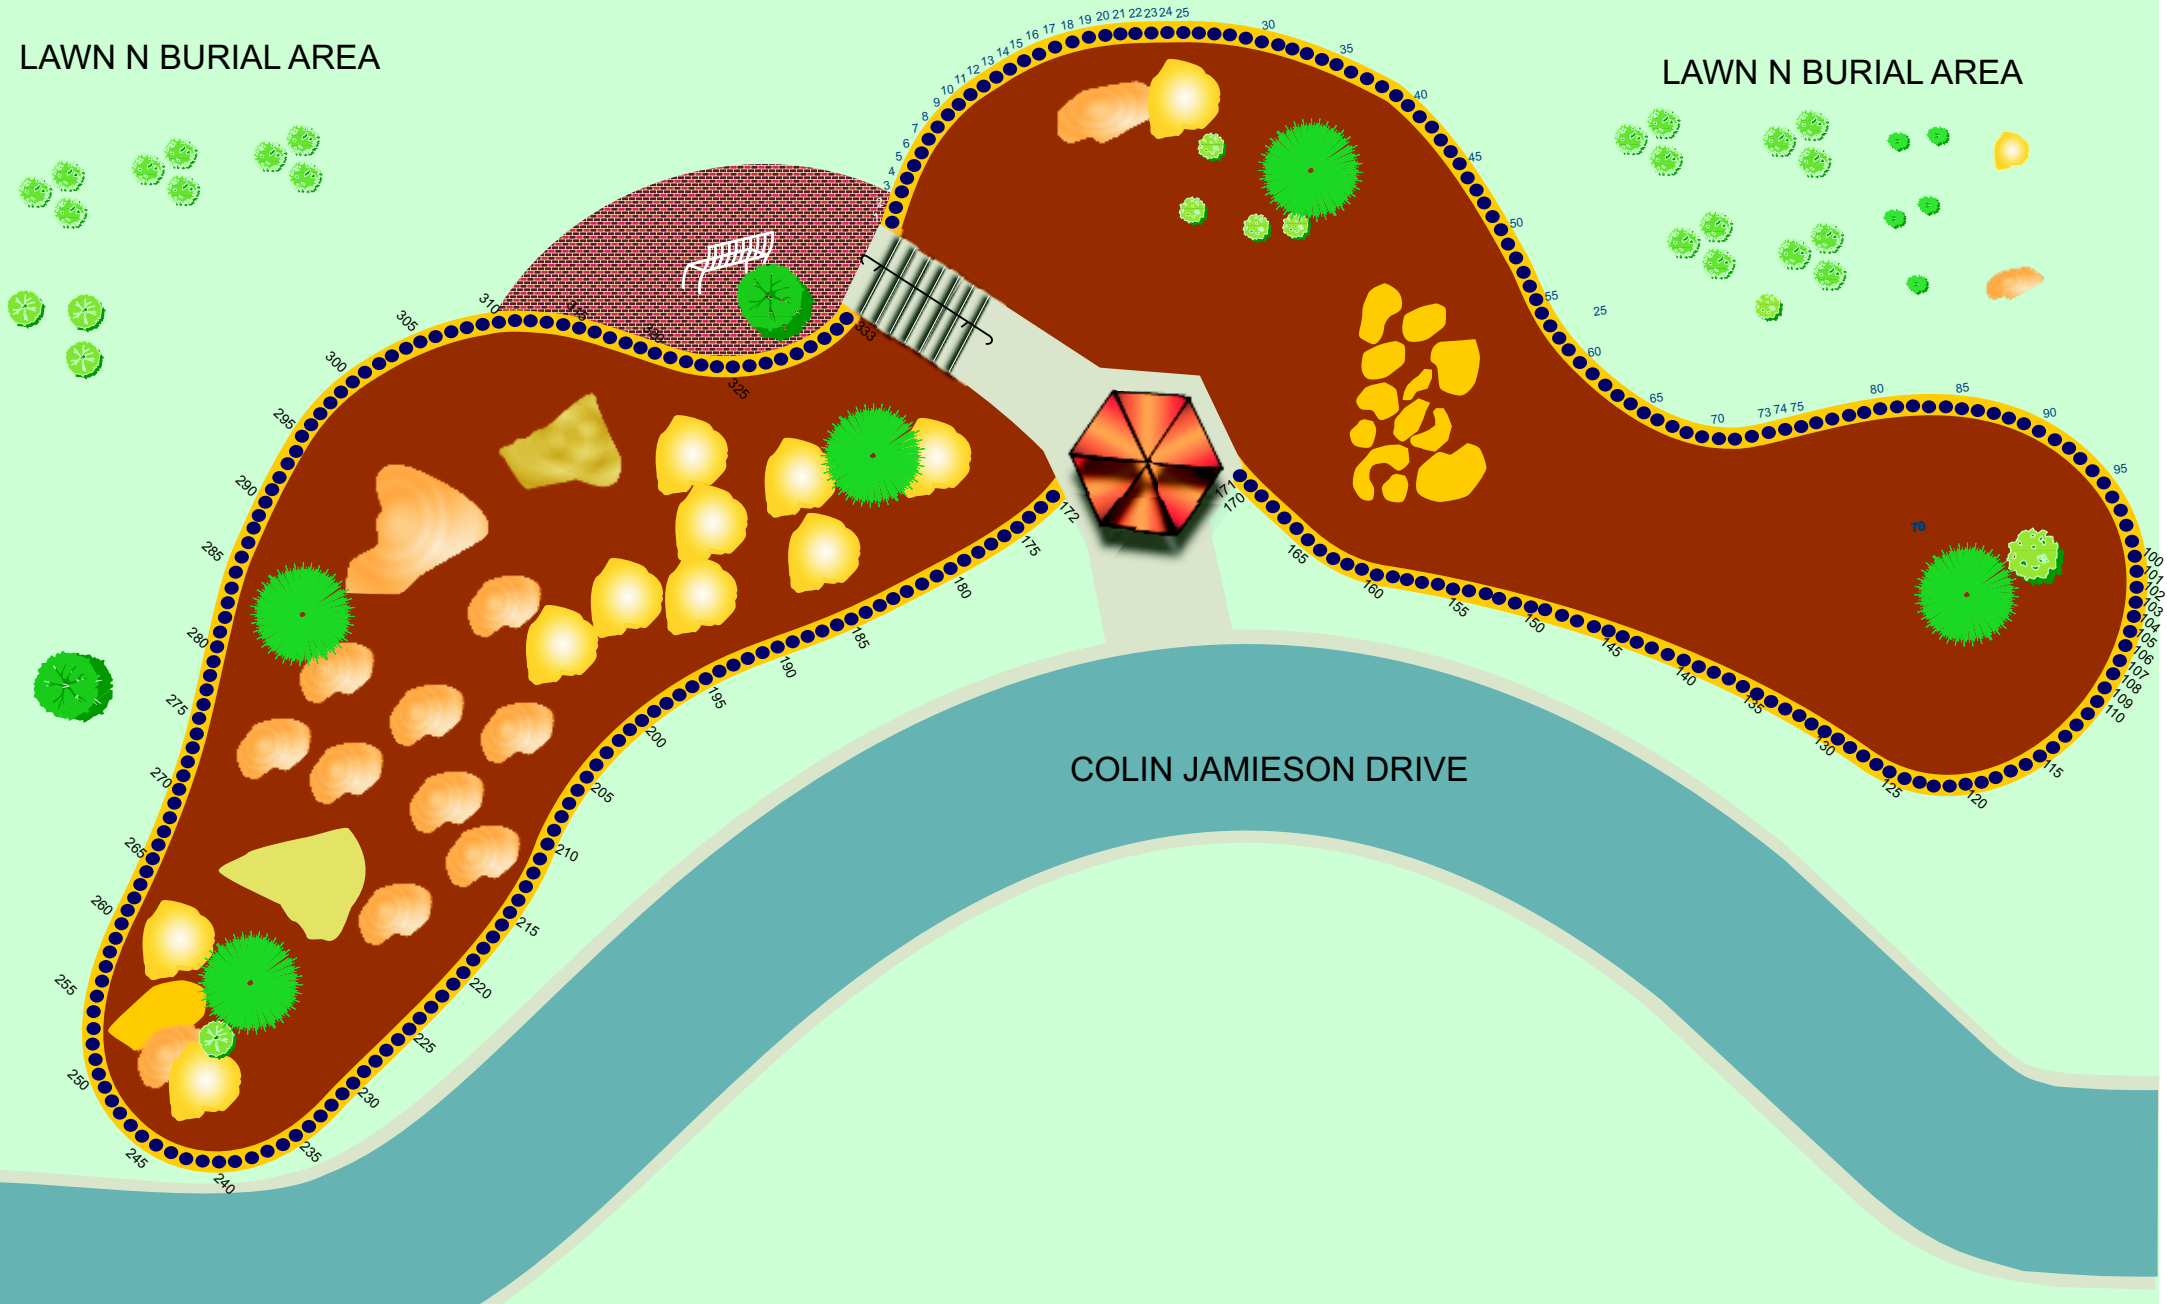

LAWN N BURIAL AREA

LAWN N BURIAL AREA

FREMANTLE CEMETERY

MAP 6

LAWN N MEMORIAL GARDENS

MAP LEGEND

-  Garden Planted area
-  Limestone rocks
-  Memorial plaque positions
-  Bench seat
-  Shrubs and plants

METROPOLITAN CEMETERIES BOARD