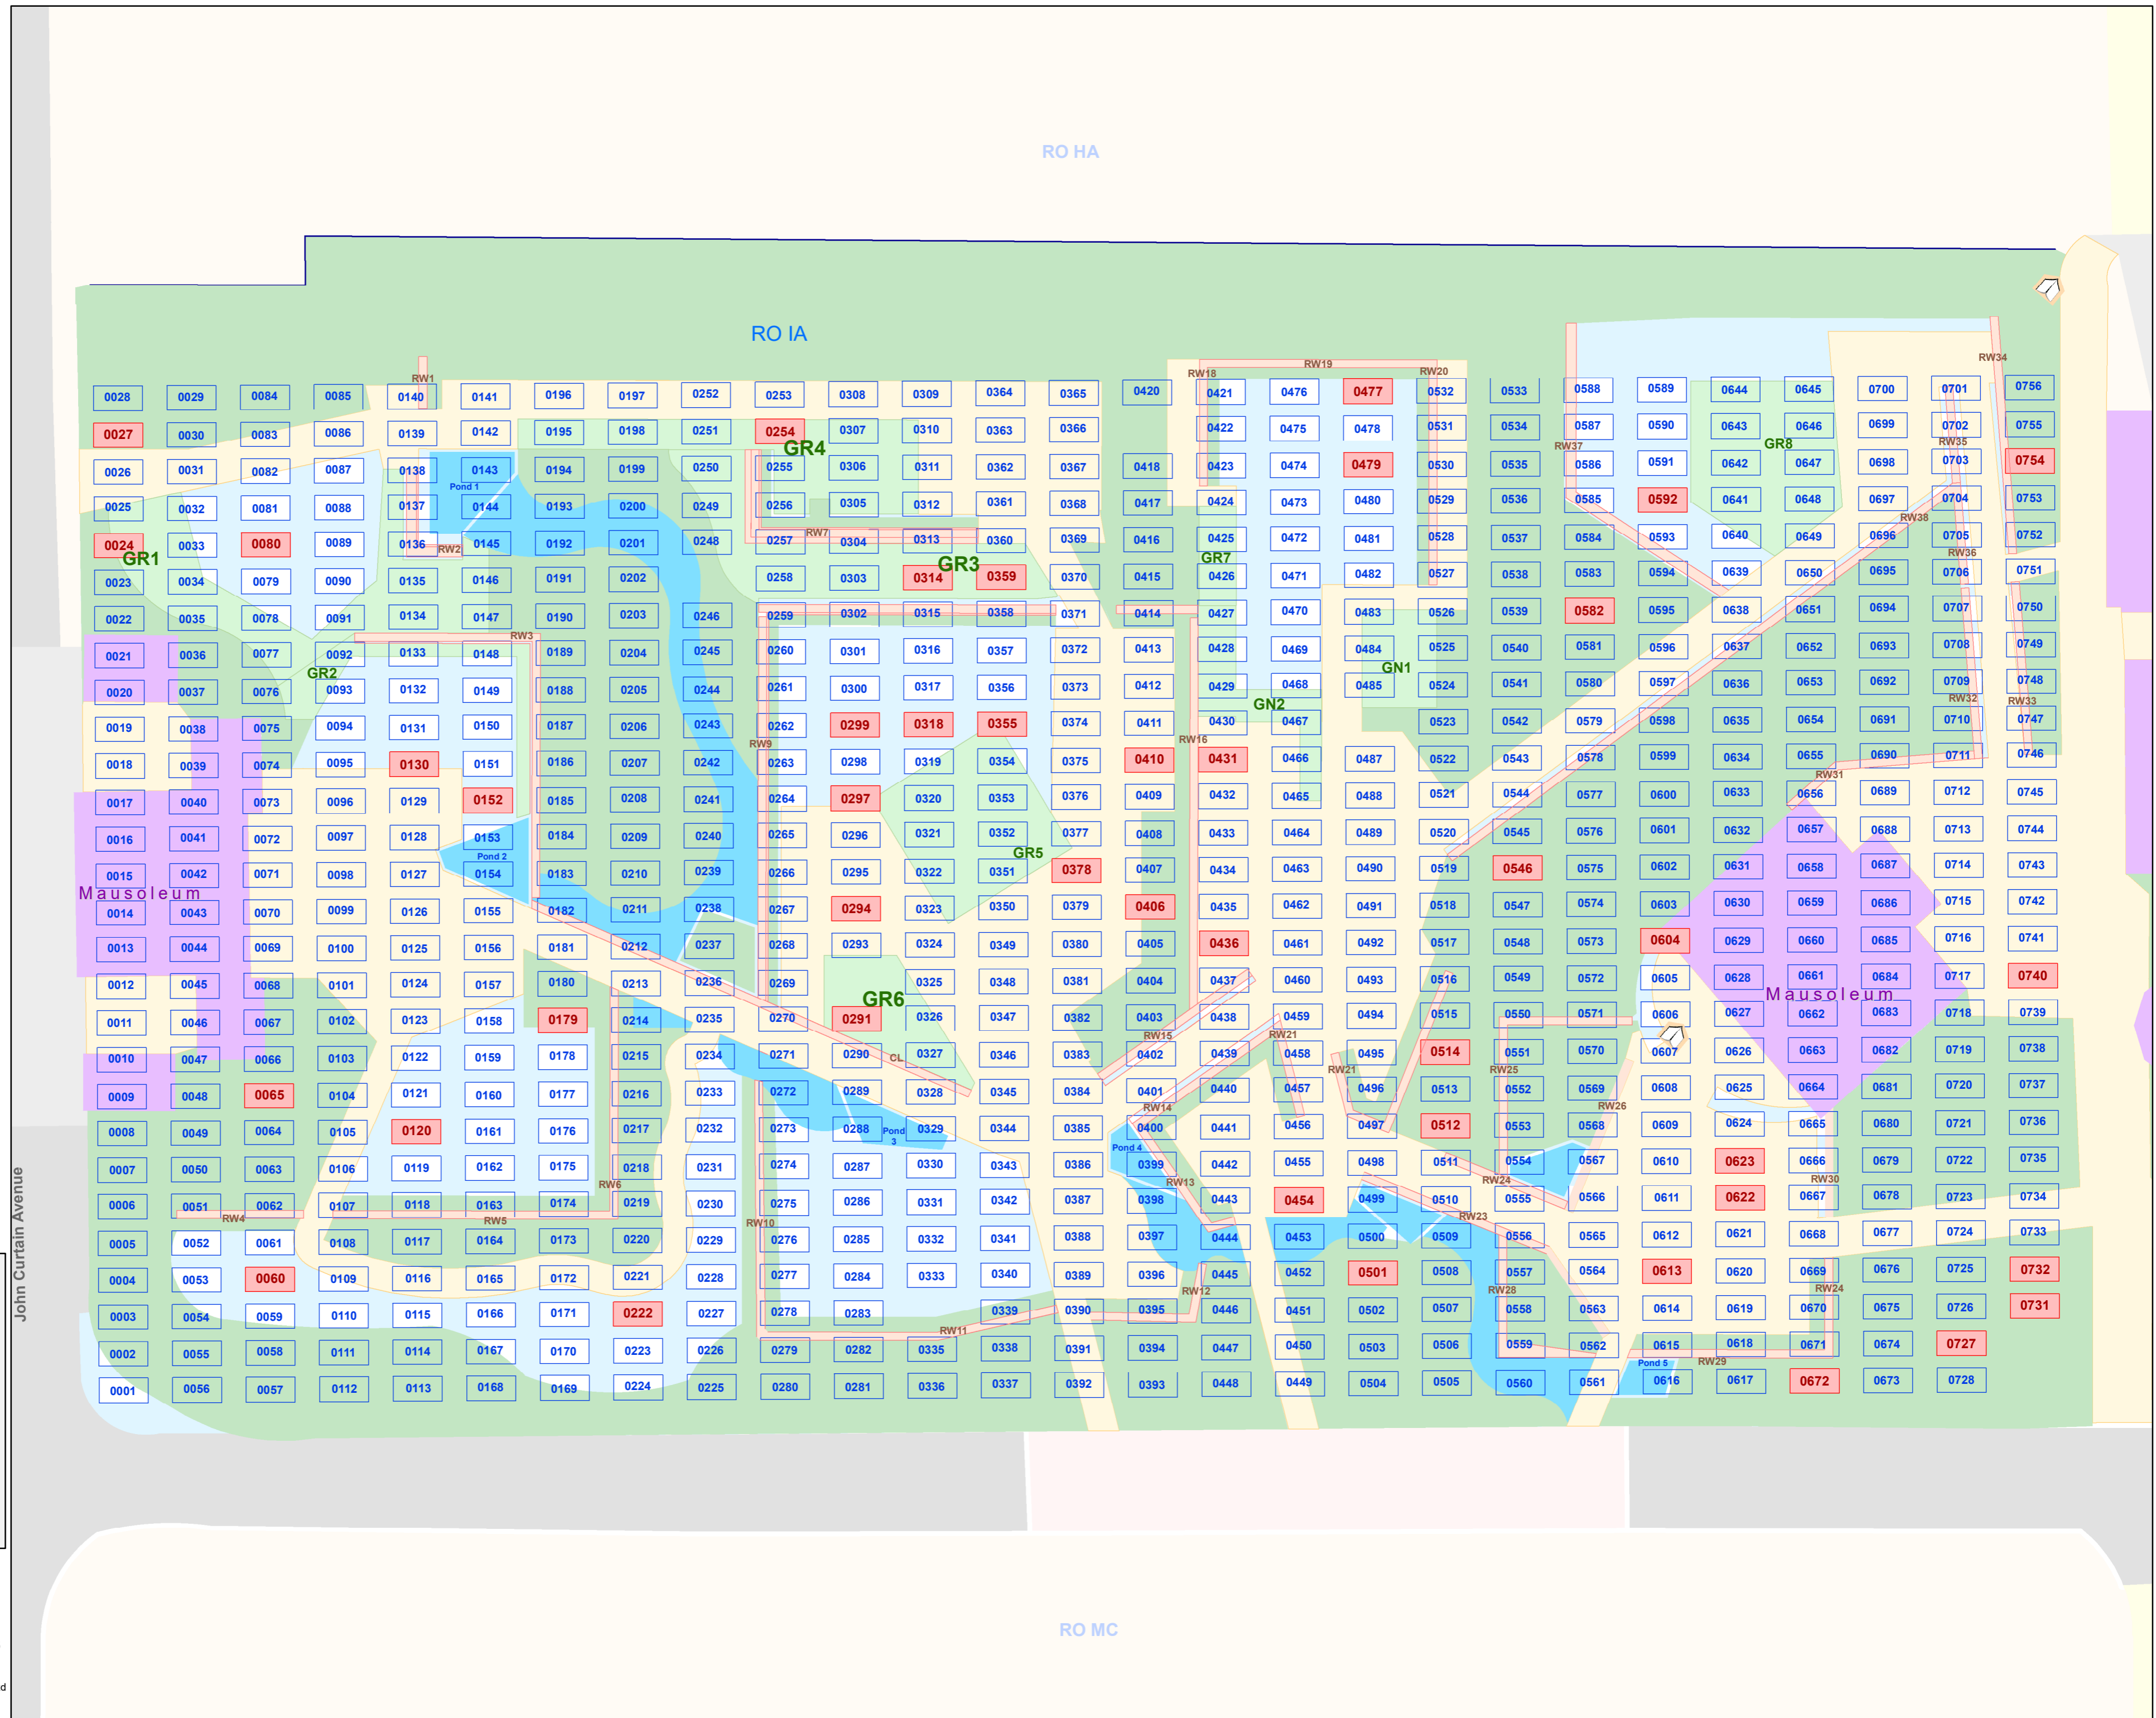

**METROPOLITAN
CEMETERIES BOARD**

RAILWAY ROAD KARRAKATTA
Telephone 1300 793 109 Fax (08) 9384 9273
Email mcb@mcb.wa.gov.au

Document Name: Karrakatta Renewal Overlay Maps A3 v3.0.mxd
Date: 21/05/2020