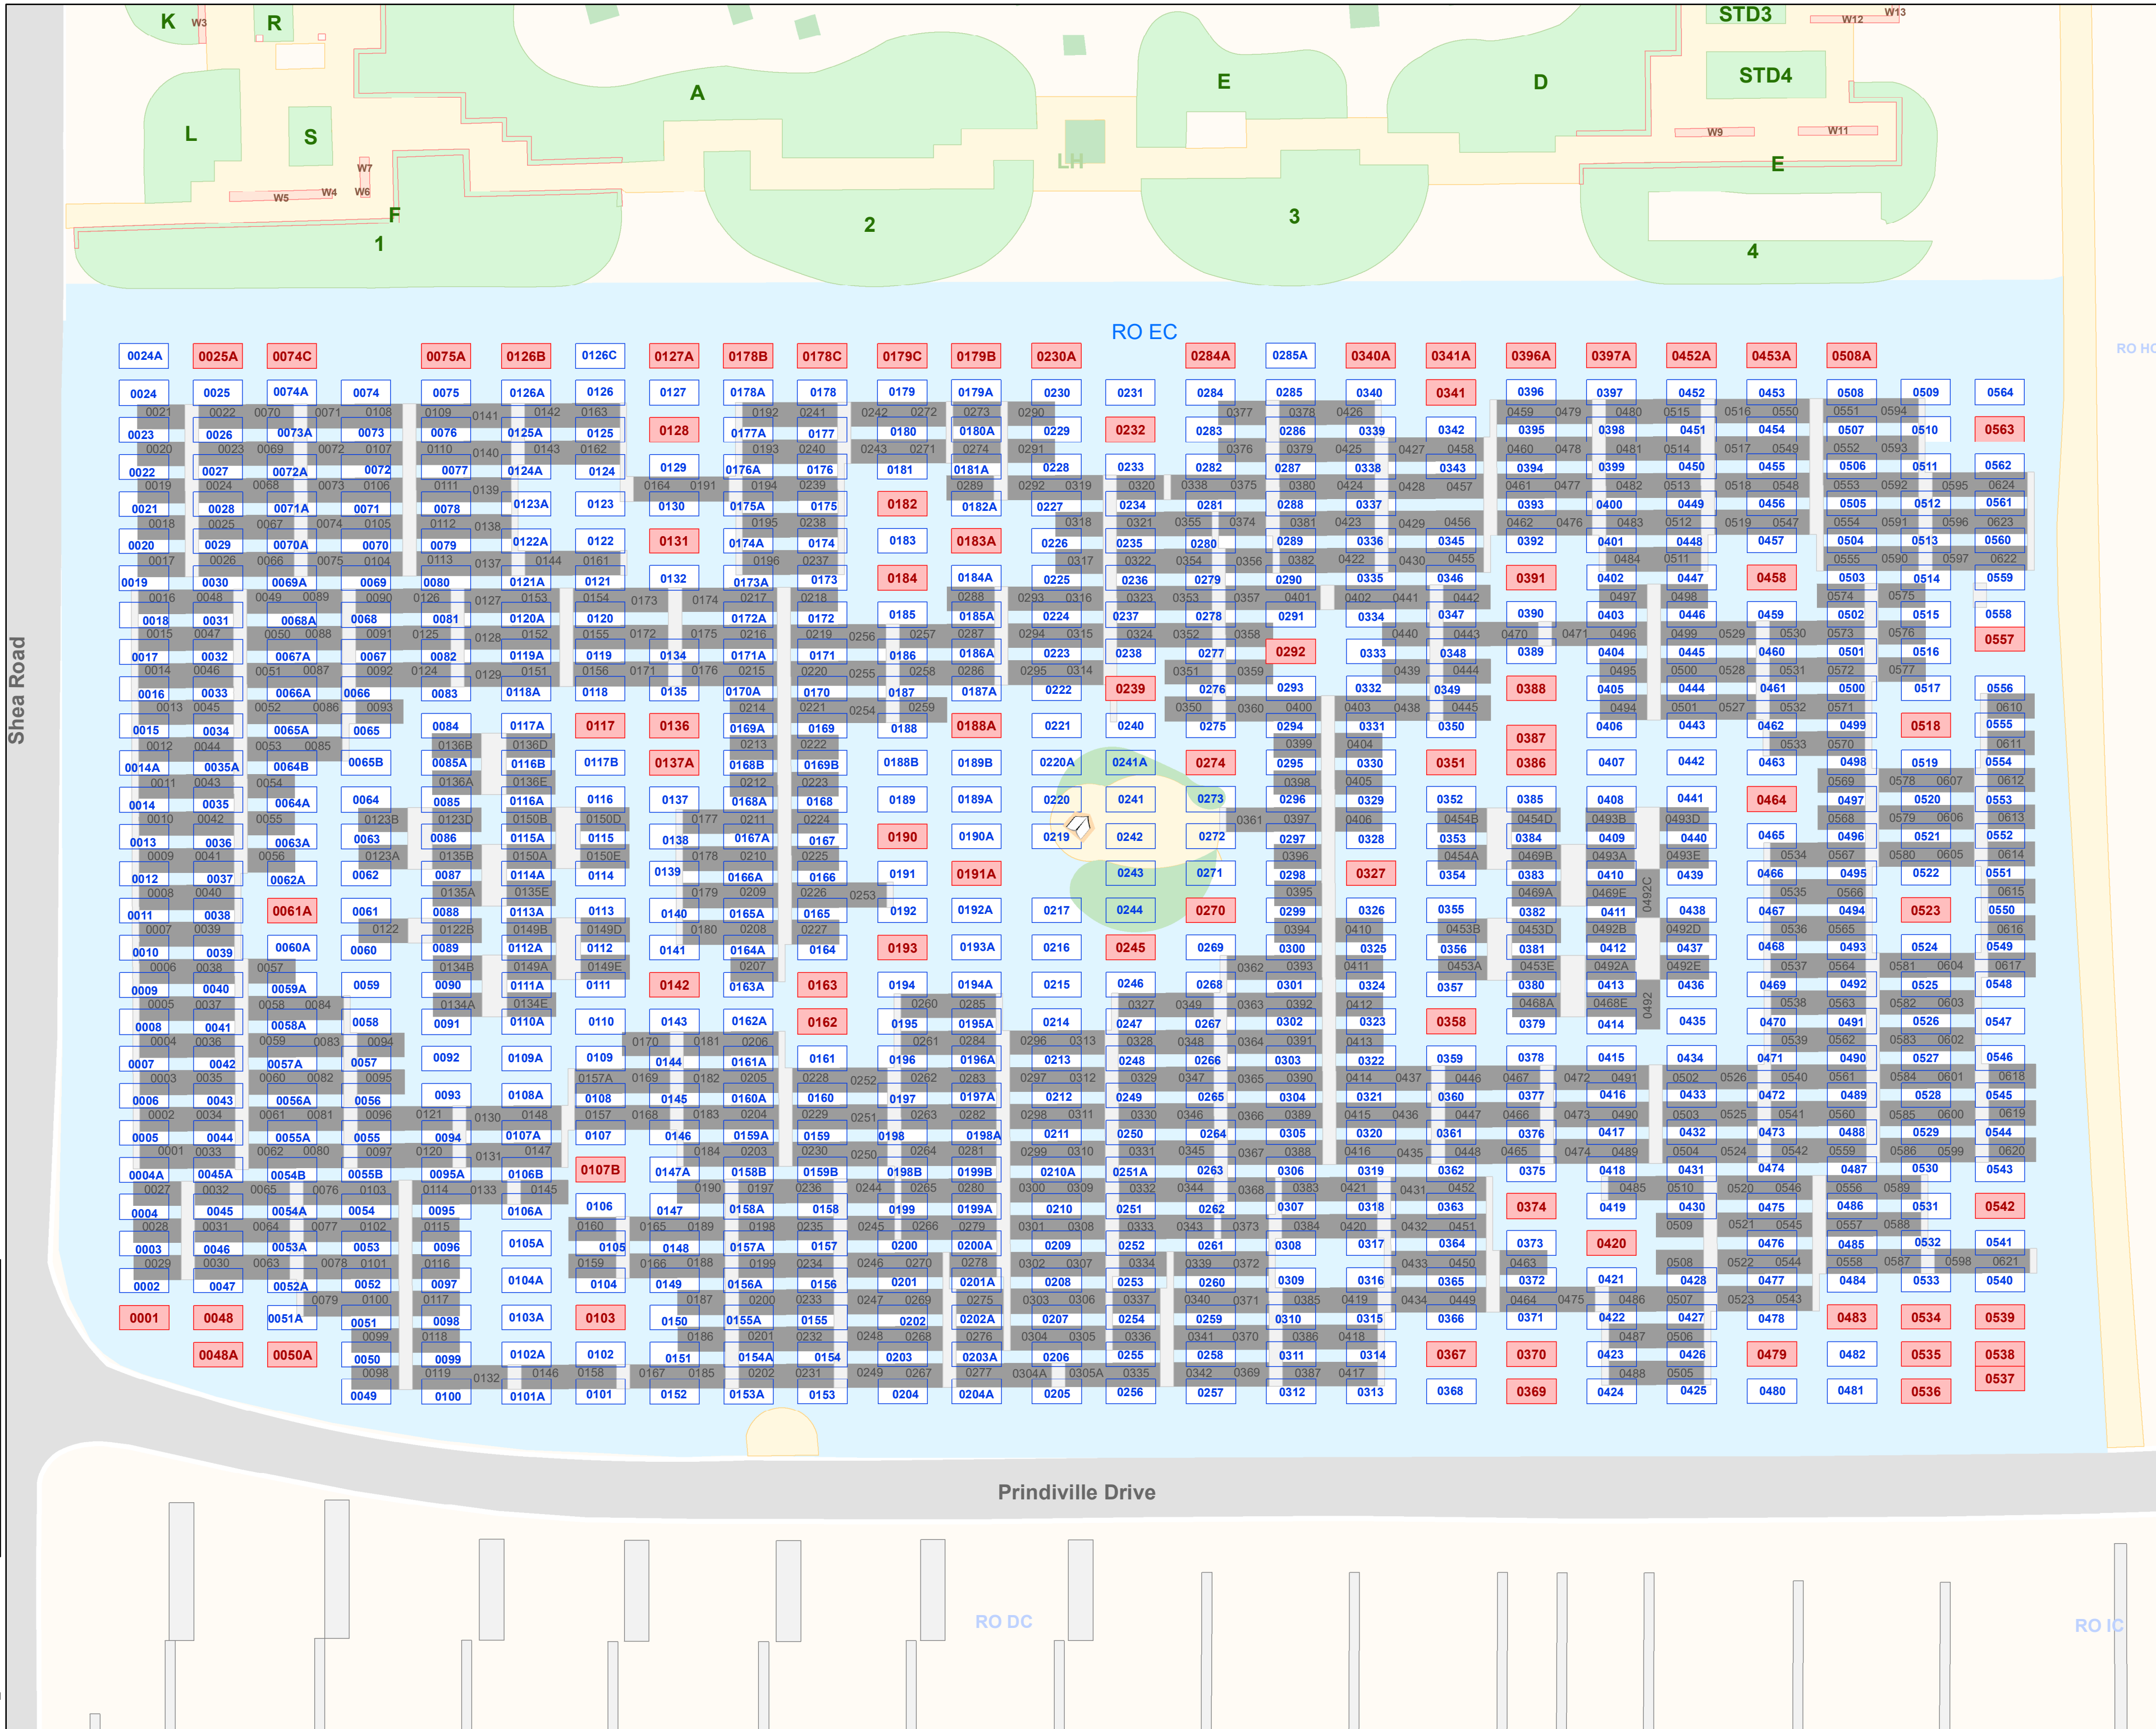

K GP 55.4 OVERLAY

Legend

- Book Of Remembrance
- Old Grave
- Retained Grave
- Current Grave
- Remembrance Wall
- Monument Beam
- Gardens

Roman Catholic EC Overlay Map

Renewed by:
Lawn ROEC

In:
1999

This map shows old graves, new graves and retained graves. Please note that a number of old graves in this section were unmarked plots and did not have a headstone marker or monument

This publication is the intellectual property of the Metropolitan Cemeteries Board. Reproduction in whole or part, including within a digital environment, without prior permission is prohibited

RO HC

RO DC