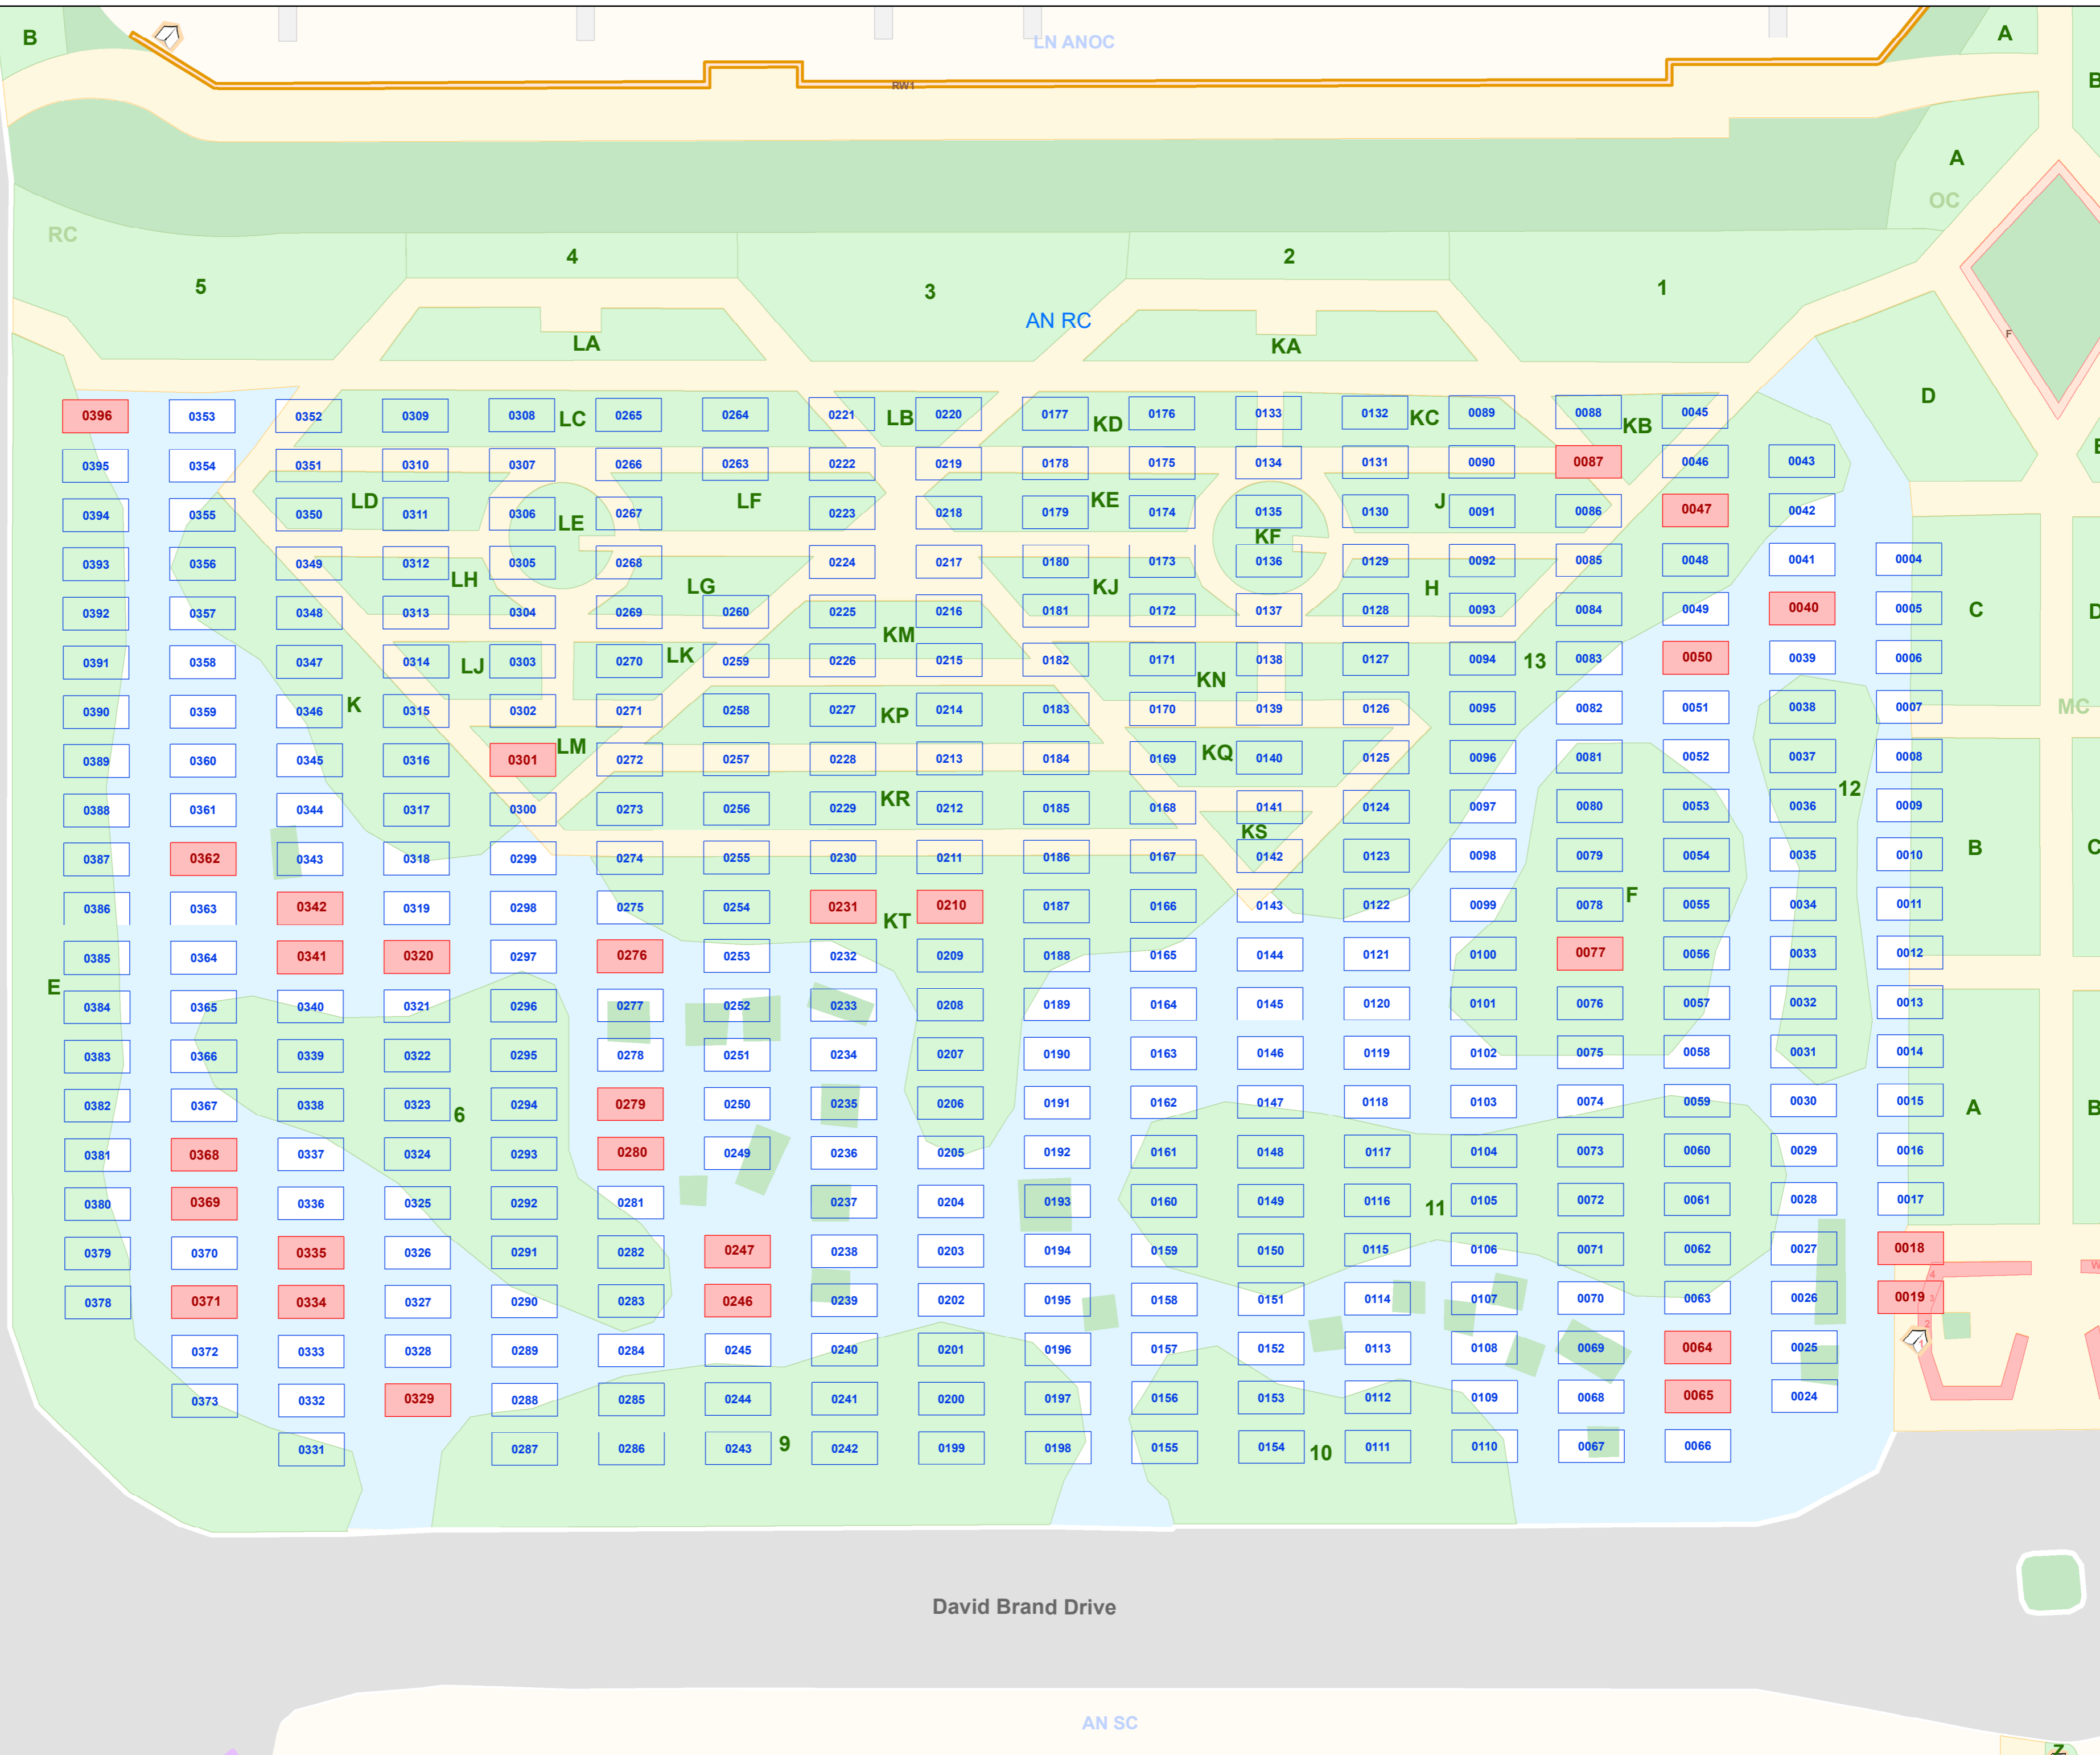

K GP 60.3 OVERLAY

Legend

- Book Of Remembrance
- Old Grave
- Retained Grave
- Current Grave
- Remembrance Wall
- Monument Beam
- Gardens

Anglican RC Overlay Map

Renewed by:
RC Gardens

In:
1994

This map shows old graves, new graves and retained graves. Please note that a number of old graves in this section were unmarked plots and did not have a headstone marker or monument

This publication is the intellectual property of the Metropolitan Cemeteries Board. Reproduction in whole or part, including within a digital environment, without prior permission is prohibited

David Brand Drive

AN SC

METROPOLITAN CEMETERIES BOARD

RAILWAY ROAD KARRAKATTA
Telephone 1300 793 109 Fax (08) 9384 9273
Email mcb@mcb.wa.gov.au

Document Name: Karrakatta Renewal Overlay Maps A3 v3.0.mxd
Date: 21/05/2020