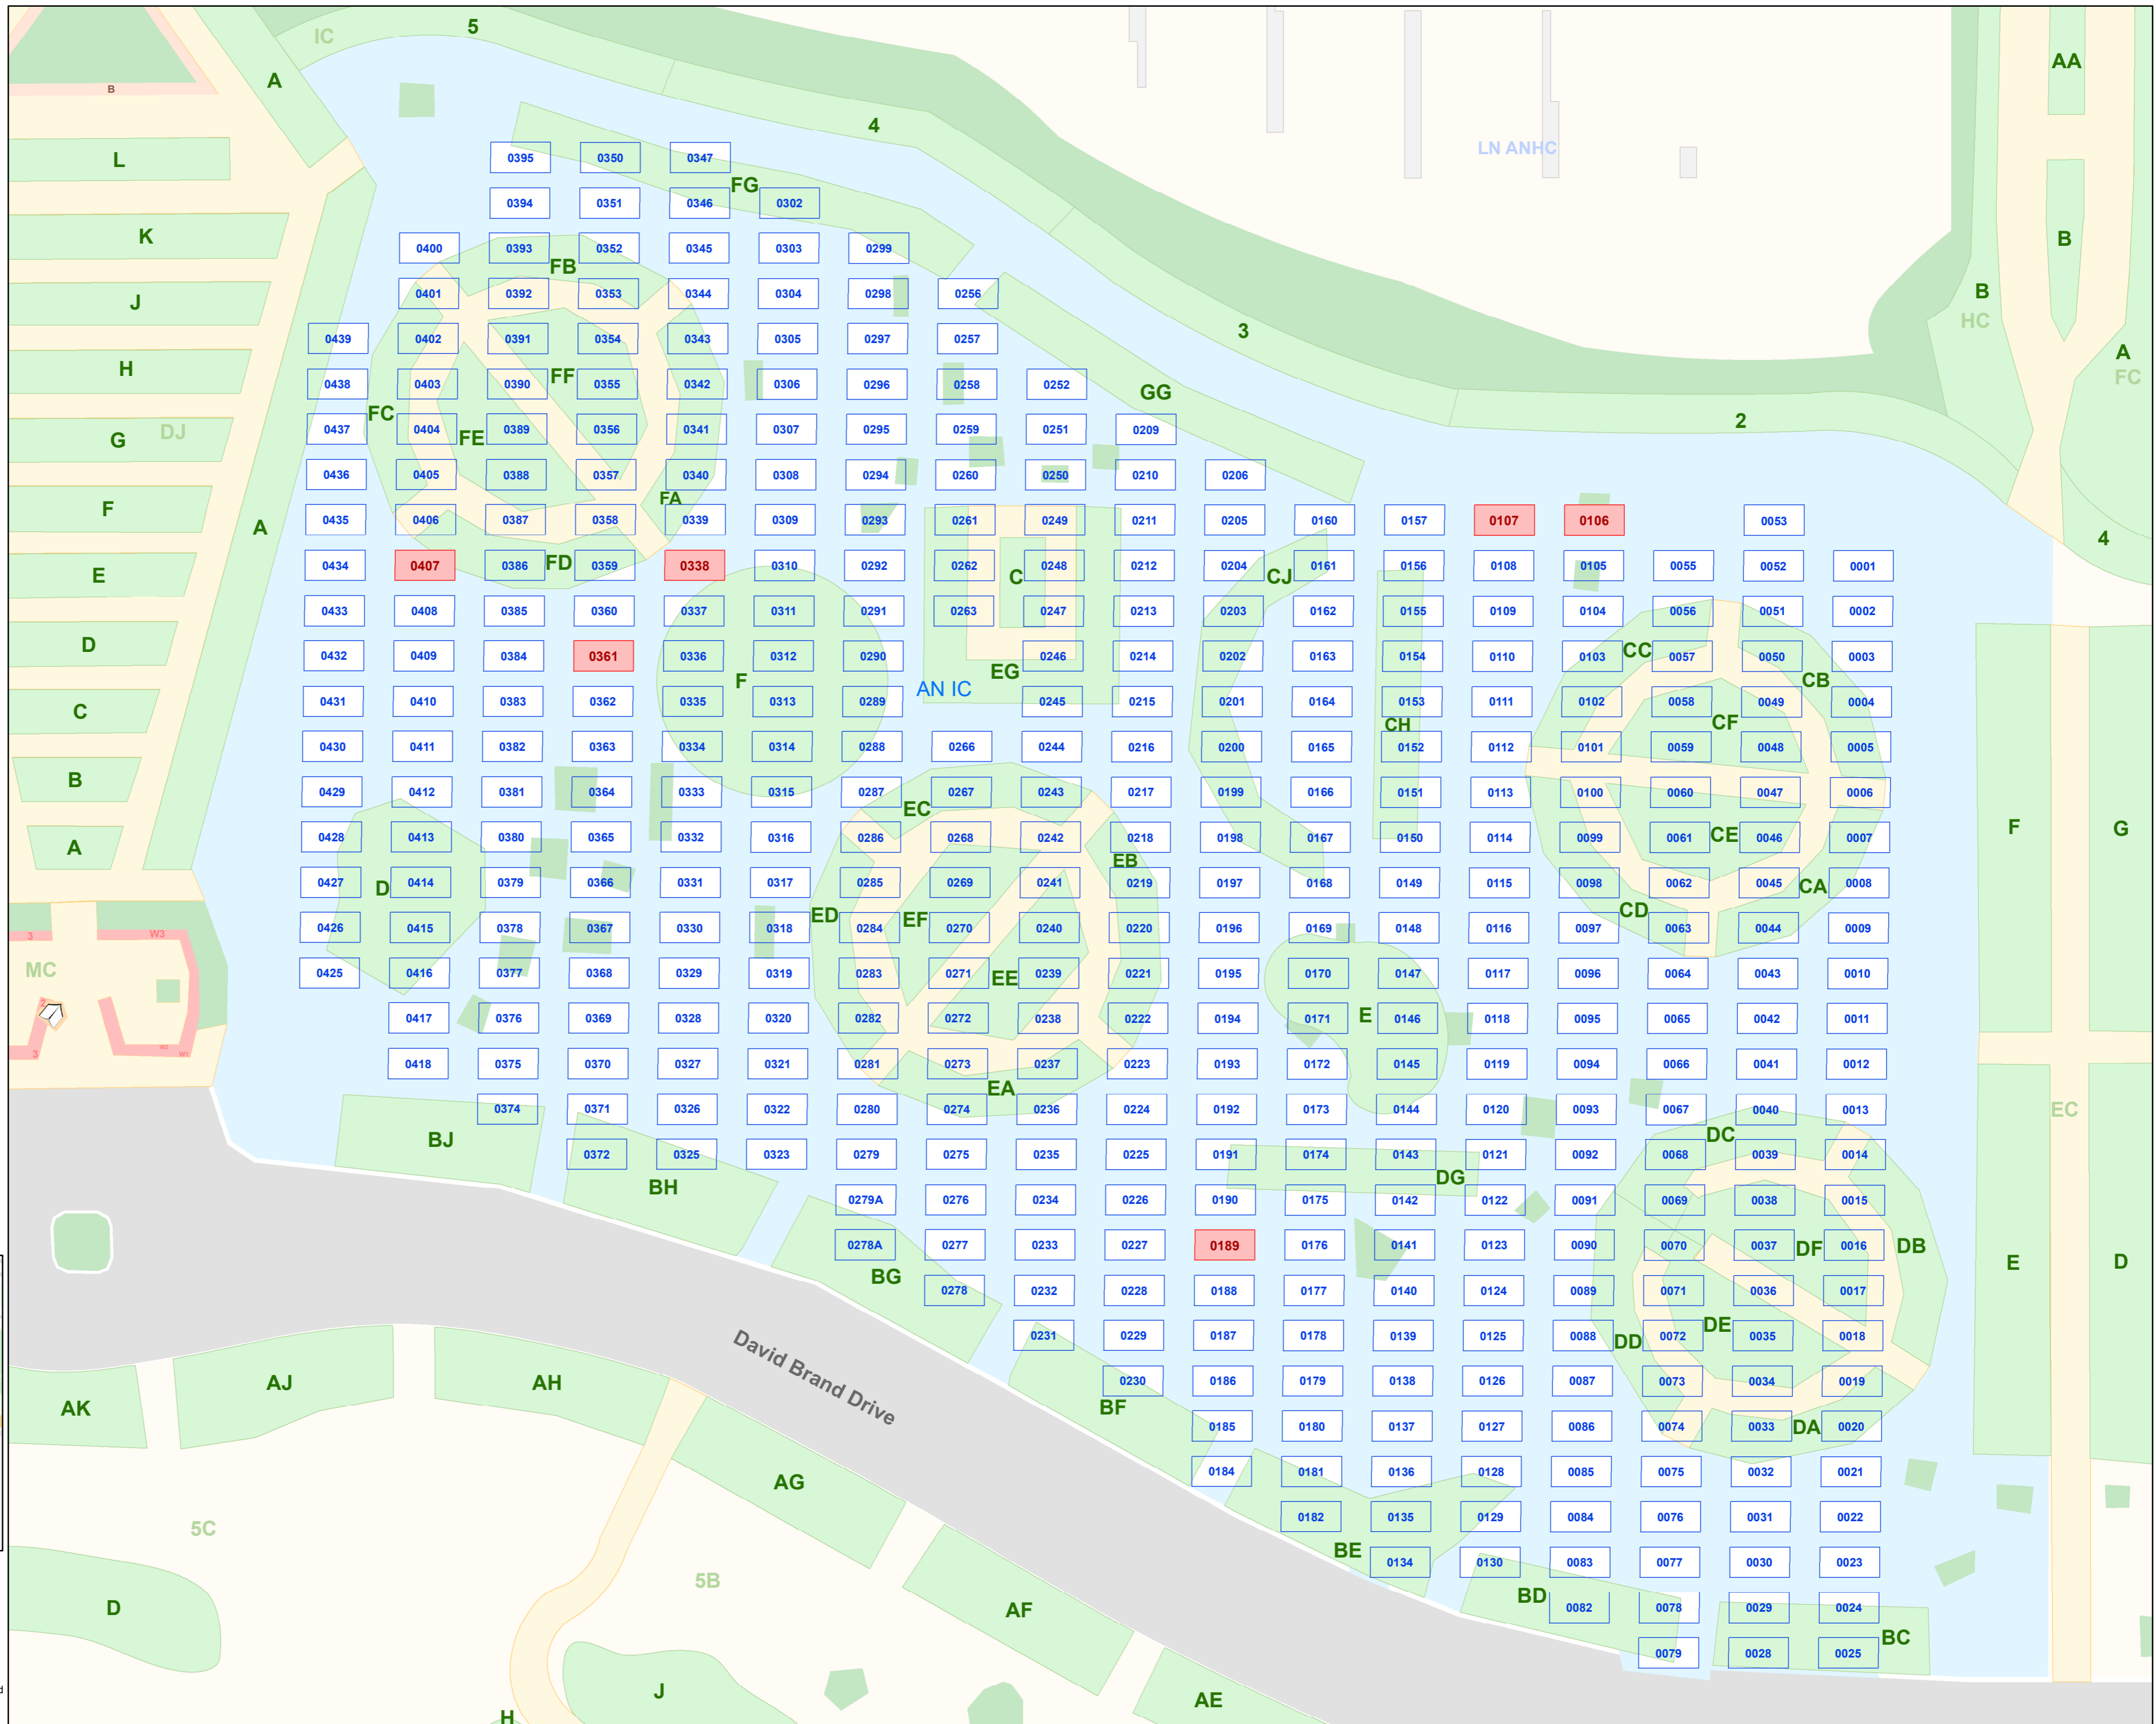

K GP 51.4 OVERLAY

Legend

- Book Of Remembrance
- Old Grave
- Retained Grave
- Current Grave
- Remembrance Wall
- Monument Beam
- Gardens

Anglican IC Overlay Map

Renewed by:
IC Gardens

In:
1980

This map shows old graves, new graves and retained graves. Please note that a number of old graves in this section were unmarked plots and did not have a headstone marker or monument

This publication is the intellectual property of the Metropolitan Cemeteries Board. Reproduction in whole or part, including within a digital environment, without prior permission is prohibited

METROPOLITAN CEMETERIES BOARD
RAILWAY ROAD KARRAKATTA
Telephone 1300 793 109 Fax (08) 9384 9273
Email mcb@mcb.wa.gov.au

Document Name: Karrakatta Renewal Overlay Maps A3 v3.0.mxd
Date: 21/05/2020