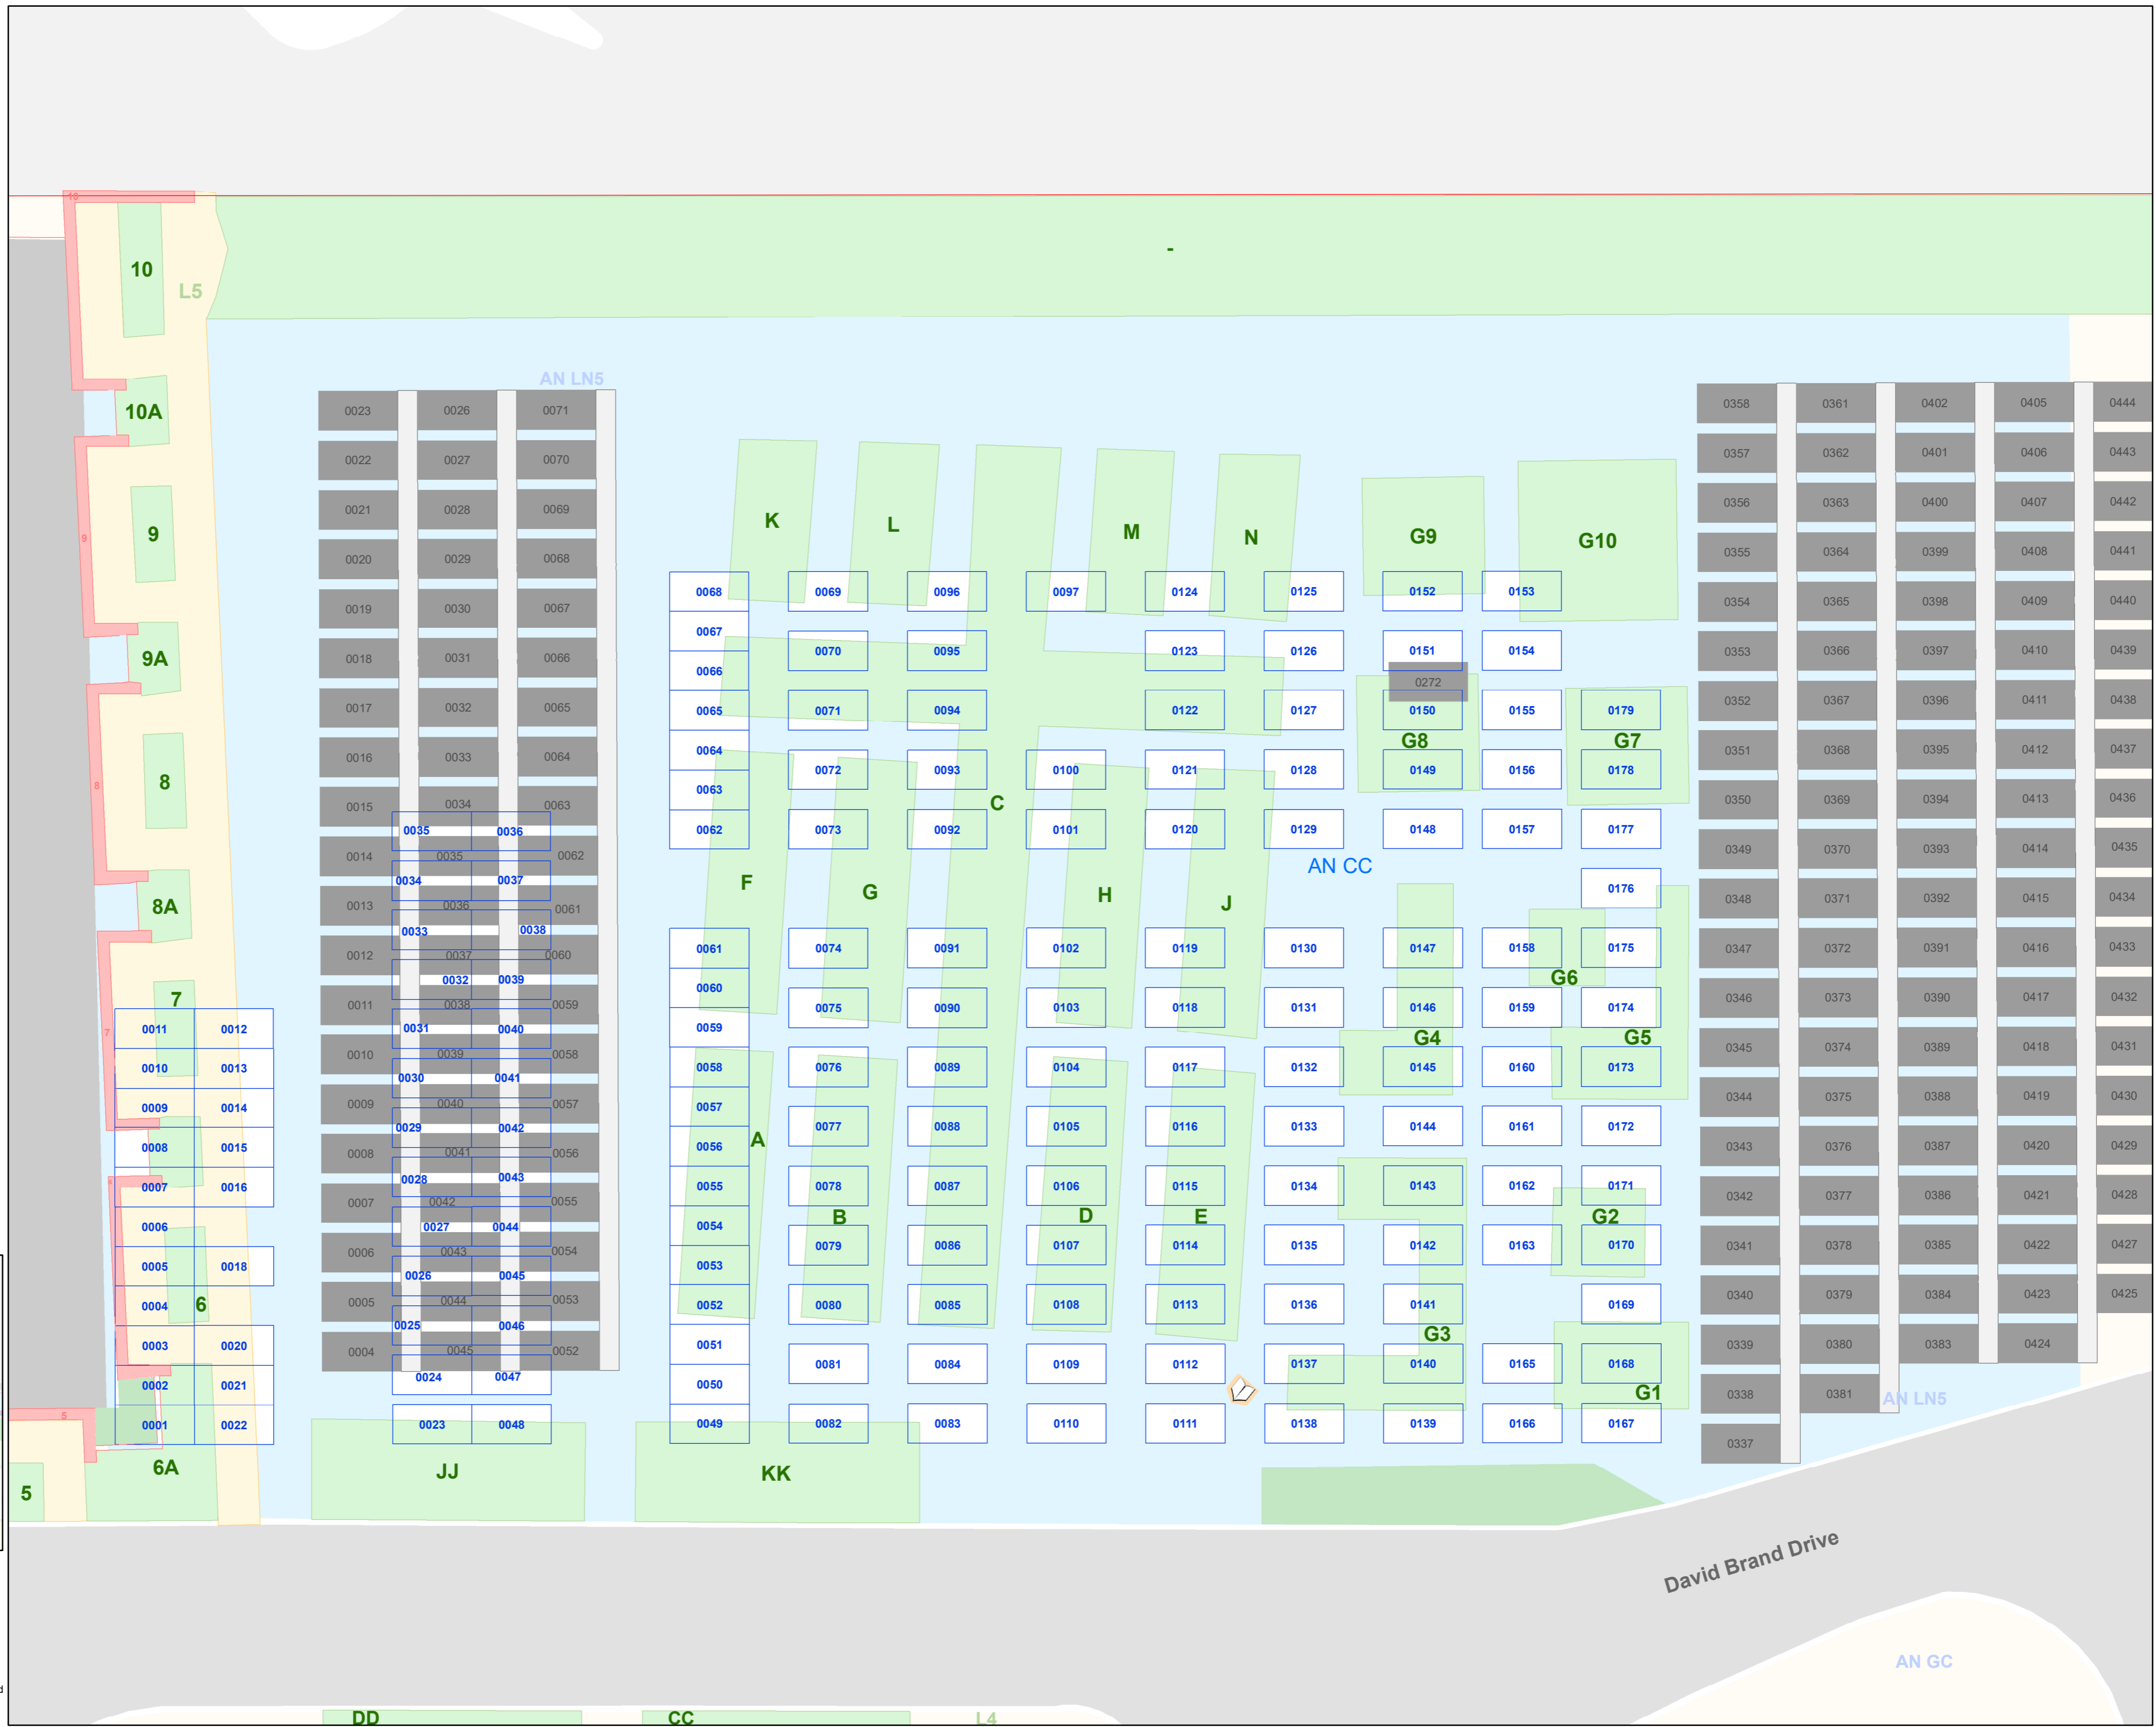

K GP 61.5 OVERLAY

Legend

- Book Of Remembrance
- Old Grave
- Retained Grave
- Current Grave
- Remembrance Wall
- Monument Beam
- Gardens

Anglican CC Overlay Map

Renewed by:
Anglican Lawn 5 &
H.L Downe Gardens

In:
1972

This map shows old graves, new graves and retained graves. Please note that a number of old graves in this section were unmarked plots and did not have a headstone marker or monument

This publication is the intellectual property of the Metropolitan Cemeteries Board. Reproduction in whole or part, including within a digital environment, without prior permission is prohibited

METROPOLITAN CEMETERIES BOARD

RAILWAY ROAD KARRAKATTA
Telephone 1300 793 109 Fax (08) 9384 9273
Email mcb@mcb.wa.gov.au

Document Name: Karrakatta Renewal Overlay Maps A3 v3.0.mxd
Date: 21/05/2020